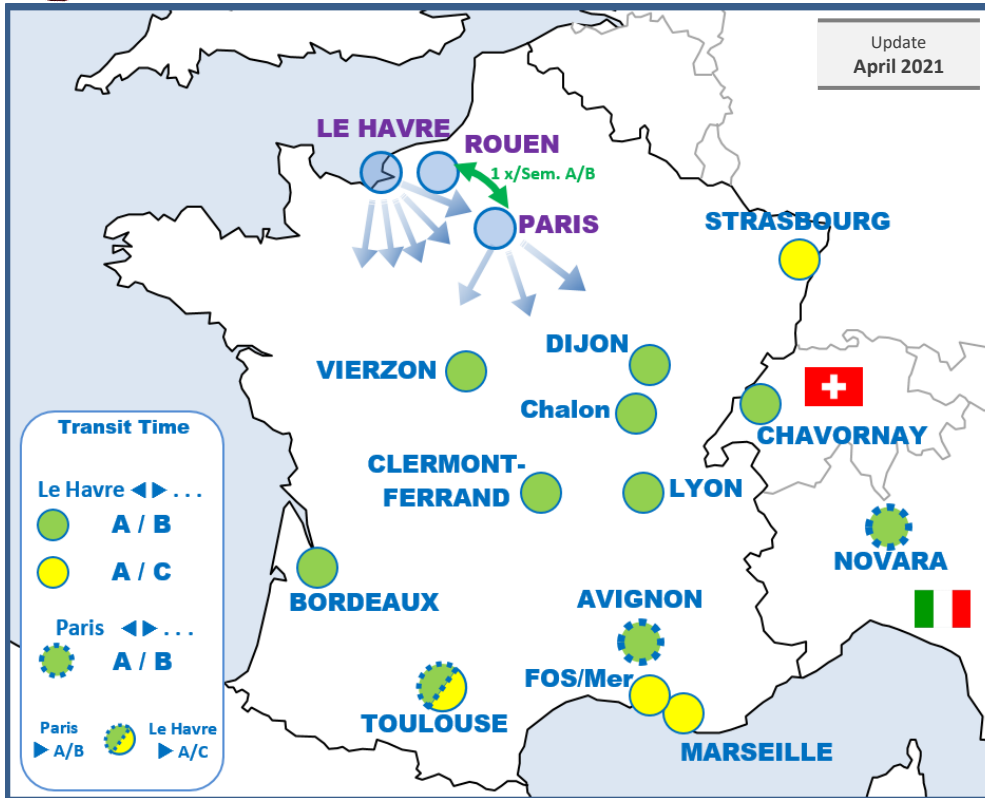

Rail shuttles services for containers

Regular rail connexions : 16 platforms served from HAROPA's Ports.

More than 60 weekly intermodal rail services start and end at HAROPA's Ports

Origin/Destination	[Terminal]	Weekly Frequency	Transit time	Operator	Departure days
Le Havre ◀ ▶ Bordeaux	[Hourcade]	x 6	A/B	Naviland Cargo	L M Me J V S D
Le Havre ◀ ▶ Chalon-sur-Saône	[Aproport]	x 1	A/B	Delta Rail	L M Me J V S D
Le Havre ◀ ▶ Chavornay [Suisse]	[TERCO]	x 5	A/B	Naviland Cargo	L M Me J V S D
Le Havre ◀ ▶ Clermont-Ferrand	[Gerzat]	x 2	A/B	Ferovergne	L M Me J V S D
Le Havre ◀ ▶ Dijon	[Gevrey]	x 5	A/B	Naviland Cargo	L M Me J V S D
Le Havre ◀ ▶ Fos-sur-Mer	[Eurofos & 2XL]	x 5	A/C	Naviland Cargo	L M Me J V S D
Le Havre ◀ ▶ Lyon	[Vénissieux]	x 5	A/B	Naviland Cargo	L M Me J V S D
Le Havre ◀ ▶ Marseille	[CANET]	x 3	A/C	Naviland Cargo	L M Me J V S D
Le Havre ◀ ▶ Paris	[Valenton]	x 5	A/B	Naviland Cargo	L M Me J V S D
Le Havre ◀ ▶ Strasbourg		x 5	A/C	Naviland Cargo	L M Me J V S D
Le Havre ◀ ▶ Toulouse		x 6	A/C	Naviland Cargo	L M Me J V S D
Le Havre ◀ ▶ Vierzon		x 2	A/B	Ferovergne	L M Me J V S D
Rouen ◀ ▶ Paris	[Bonneuil]	x 1	A/B	FFA [MARFRET]	L M Me J V S D
Paris [Bonneuil] ◀ ▶ Novera [Italie]		x 5	A/B	T3M	L M Me J V S D
Paris [Bonneuil] ◀ ▶ Avignon		x 5	A/B	T3M	L M Me J V S D
Paris [Valenton] ◀ ▶ Toulouse		x 5	A/B	T3M	L M Me J V S D