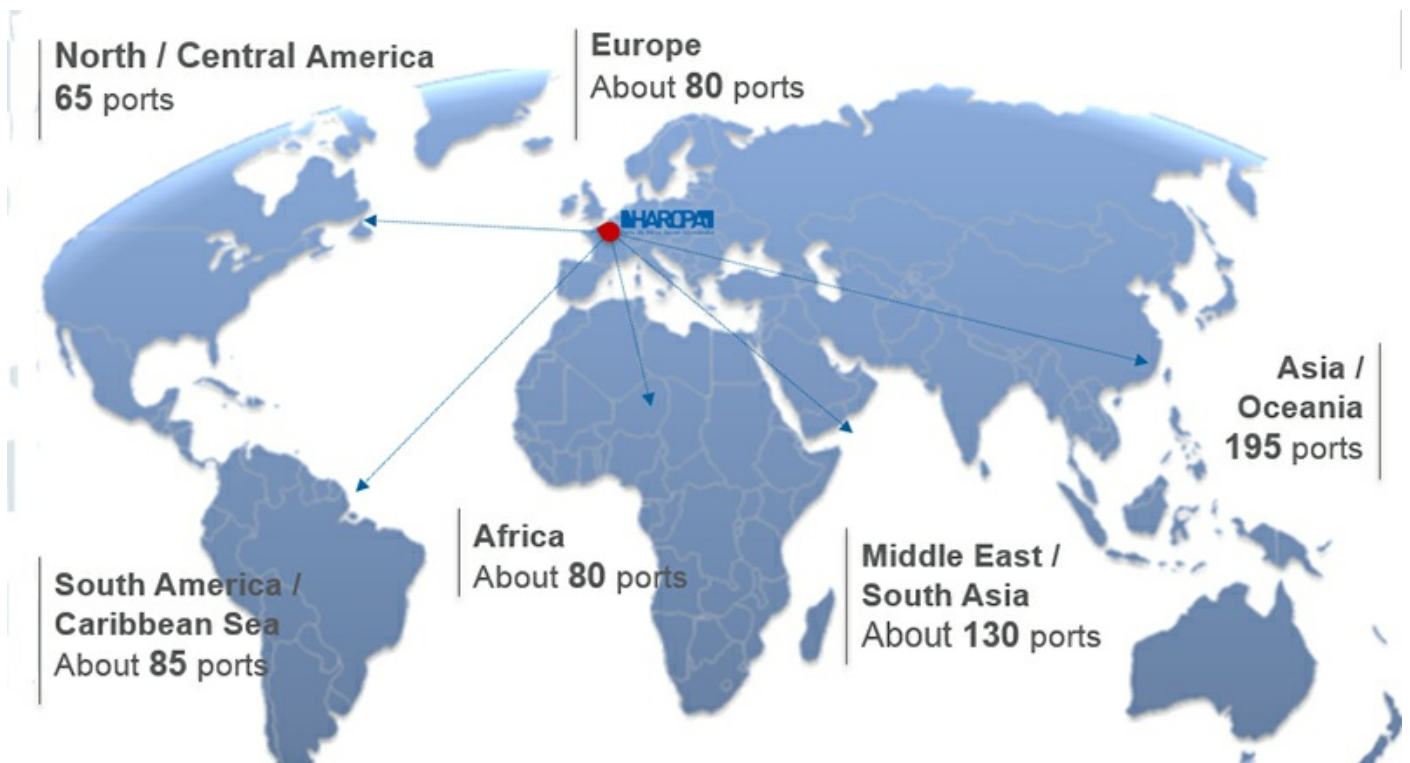

# Maritime offer

HAROPA PORT enjoys a special geographical position at the entrance to the northern European range and from exceptional nautical conditions which are reflected in the richness of its maritime offer

### Regular Maritime Lines

### PORT TERMINALS

57 terminals connected to the world and European markets

...

connect more than 700 ports worldwide, thanks to near...